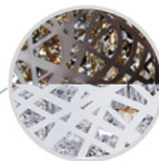

The
INCA
E21300-10BZ

Oil Rubbed Bronze
finish also available
in Polished Chrome

G9 Xenon bulb
included, G9 LED
bulb upgrade
optional

Laser cut web
detail

Inner crystal
lining in Cognac